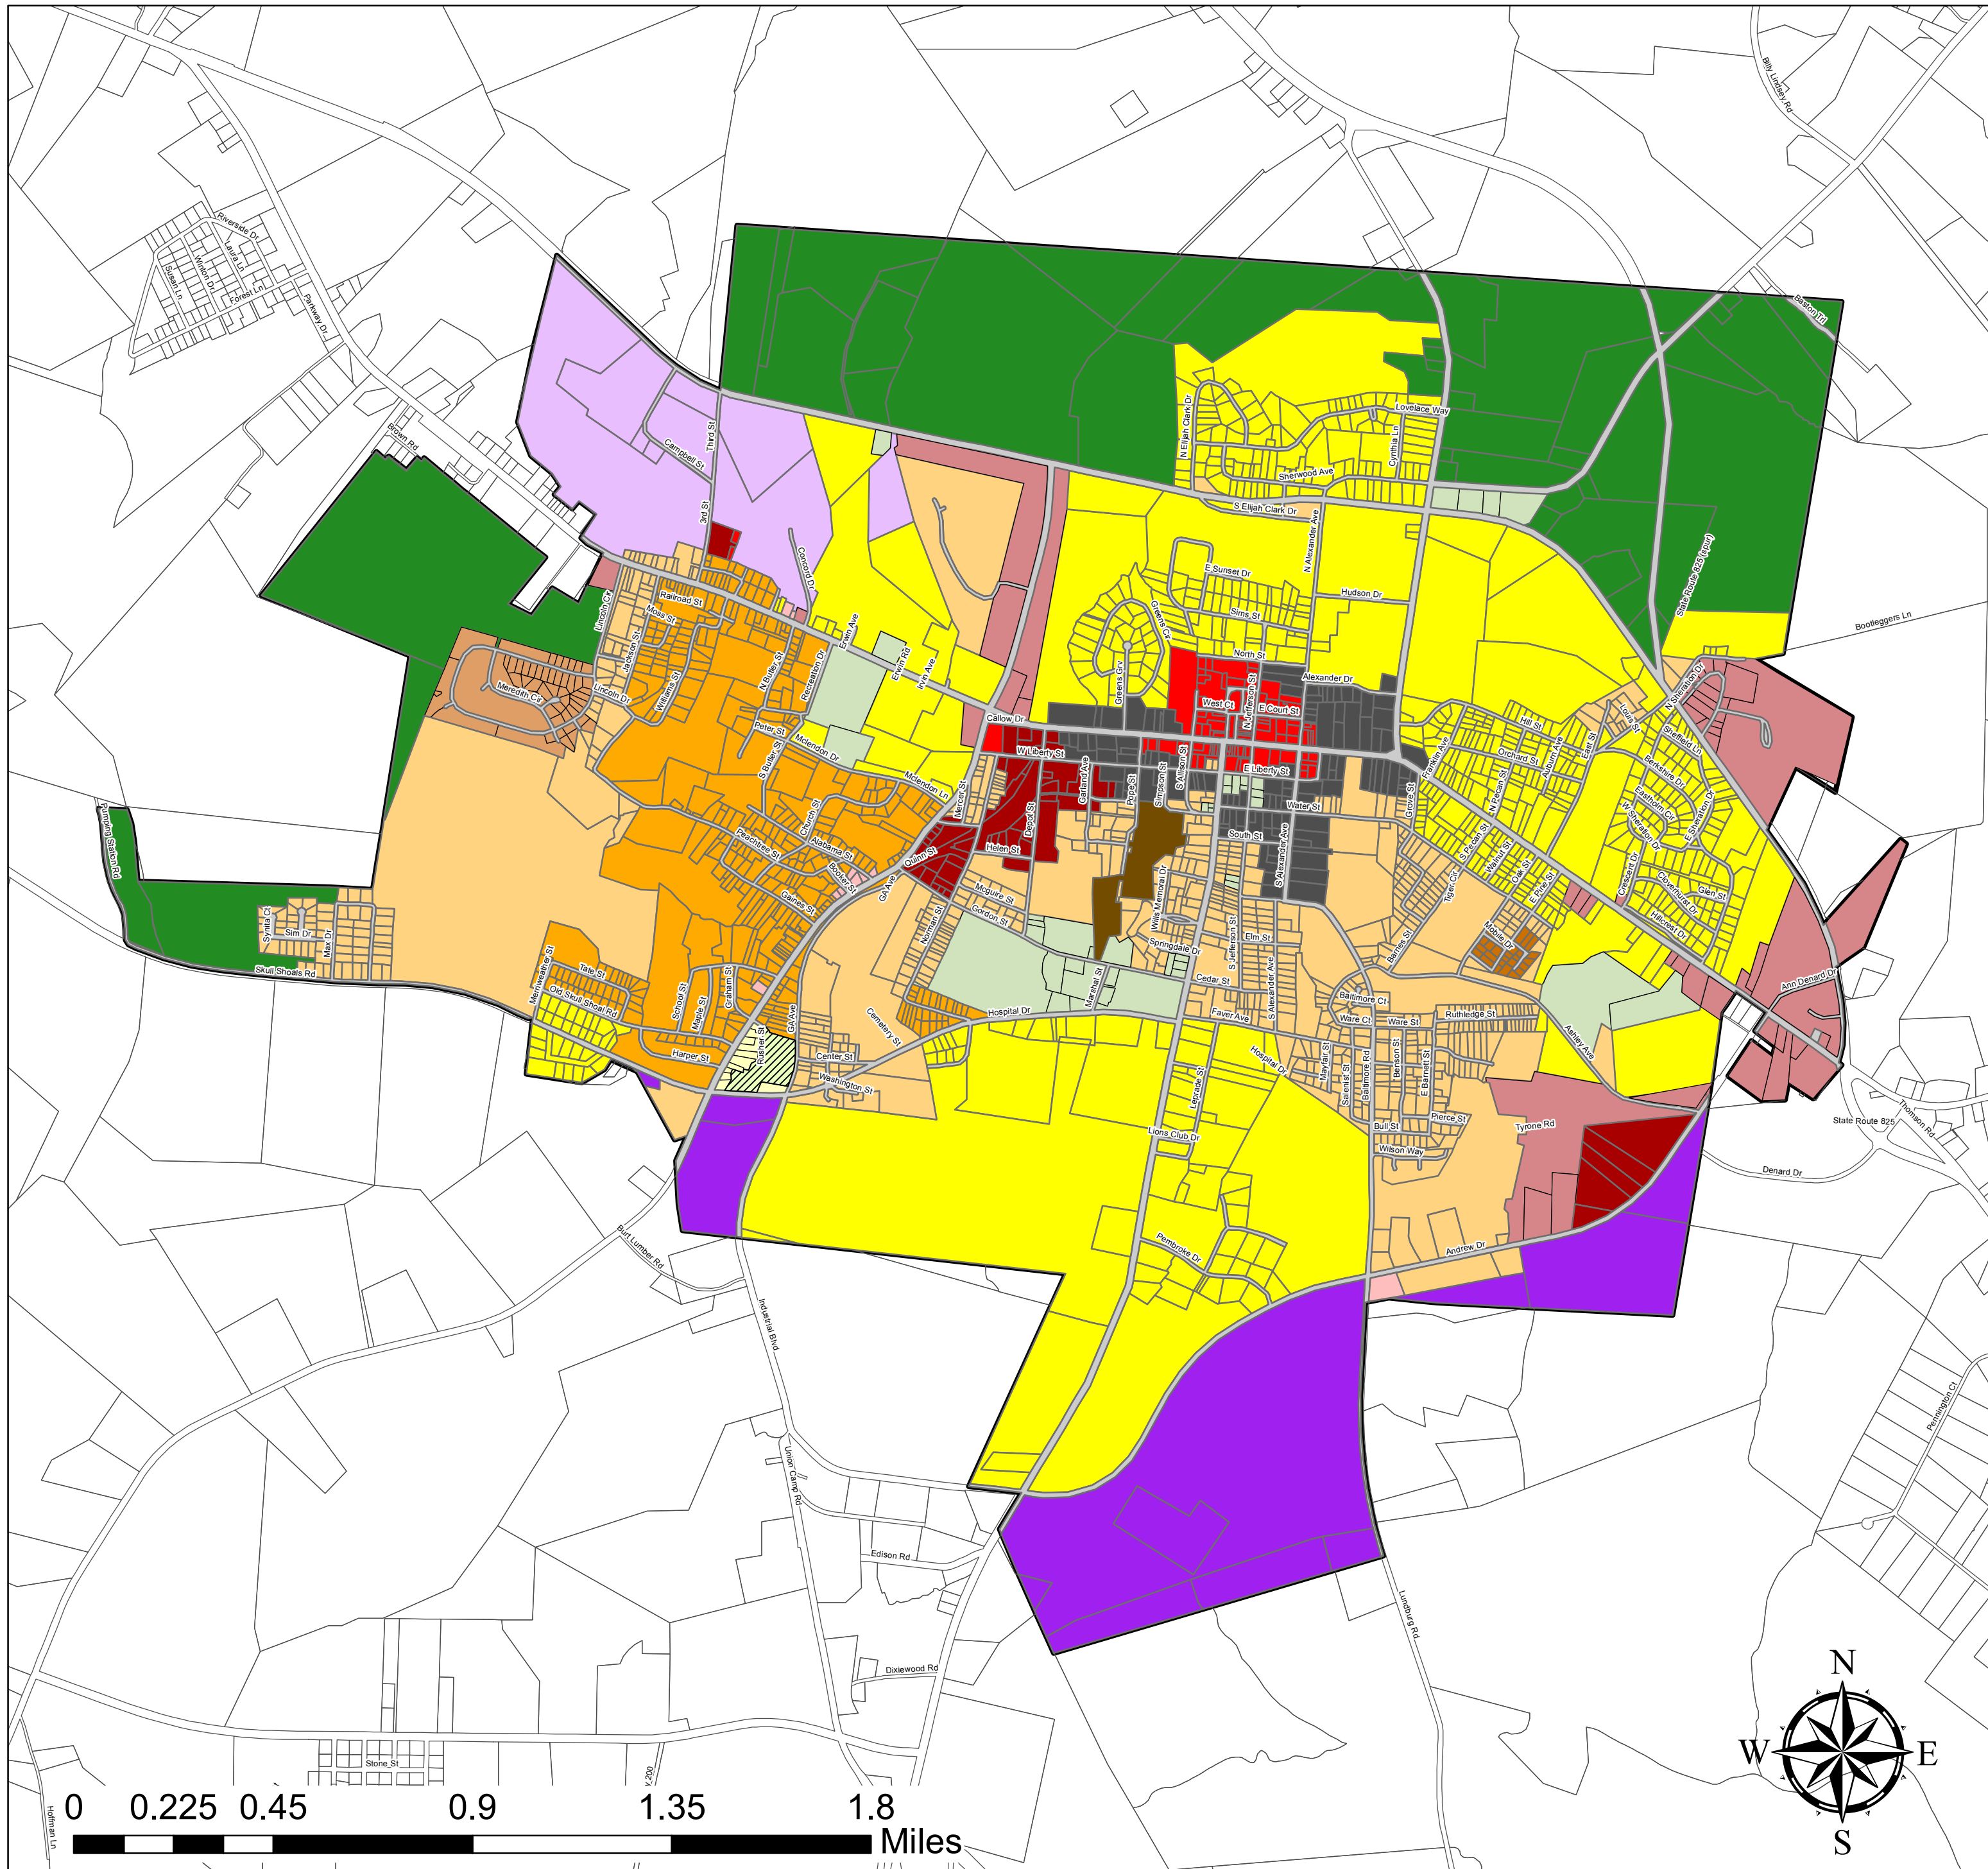

Zoning Map of Washington, Georgia

Legend

- City Boundaries
- Parcels
- Zoning Districts**
- Streets
- R-1 - Agricultural Residential
- R-1A - Single-Family Residential
- R-2 - General Residential
- R-3 - High Density Residential
- R-3A - Redevelopment Residential
- R-3B - Special High Density Residential
- C-1 - Neighborhood Commercial
- C-2 - Highway Commercial
- C-3 - Primary Commercial
- C-4 - Heavy Commercial
- M-1 - Light Industrial
- M-2 - General Industrial
- H-1 - Historic District
- P-1 - Professional & Civic
- R-3C55 - High Density Senior Housing
- RMH - Mobile Home District
- CD-1 Rusher Street Overlay

Prepared by the
 CSRA Regional Commission
 3023 Riverwatch Parkway, Suite A
 Augusta, GA 30907
www.csrarc.ga.gov
 April 6, 2015

This map is intended for illustrative purposes only. The CSRA Regional Commission makes no guarantees about the accuracy of the information contained on the map. All zoning must be verified by the City of Washington.